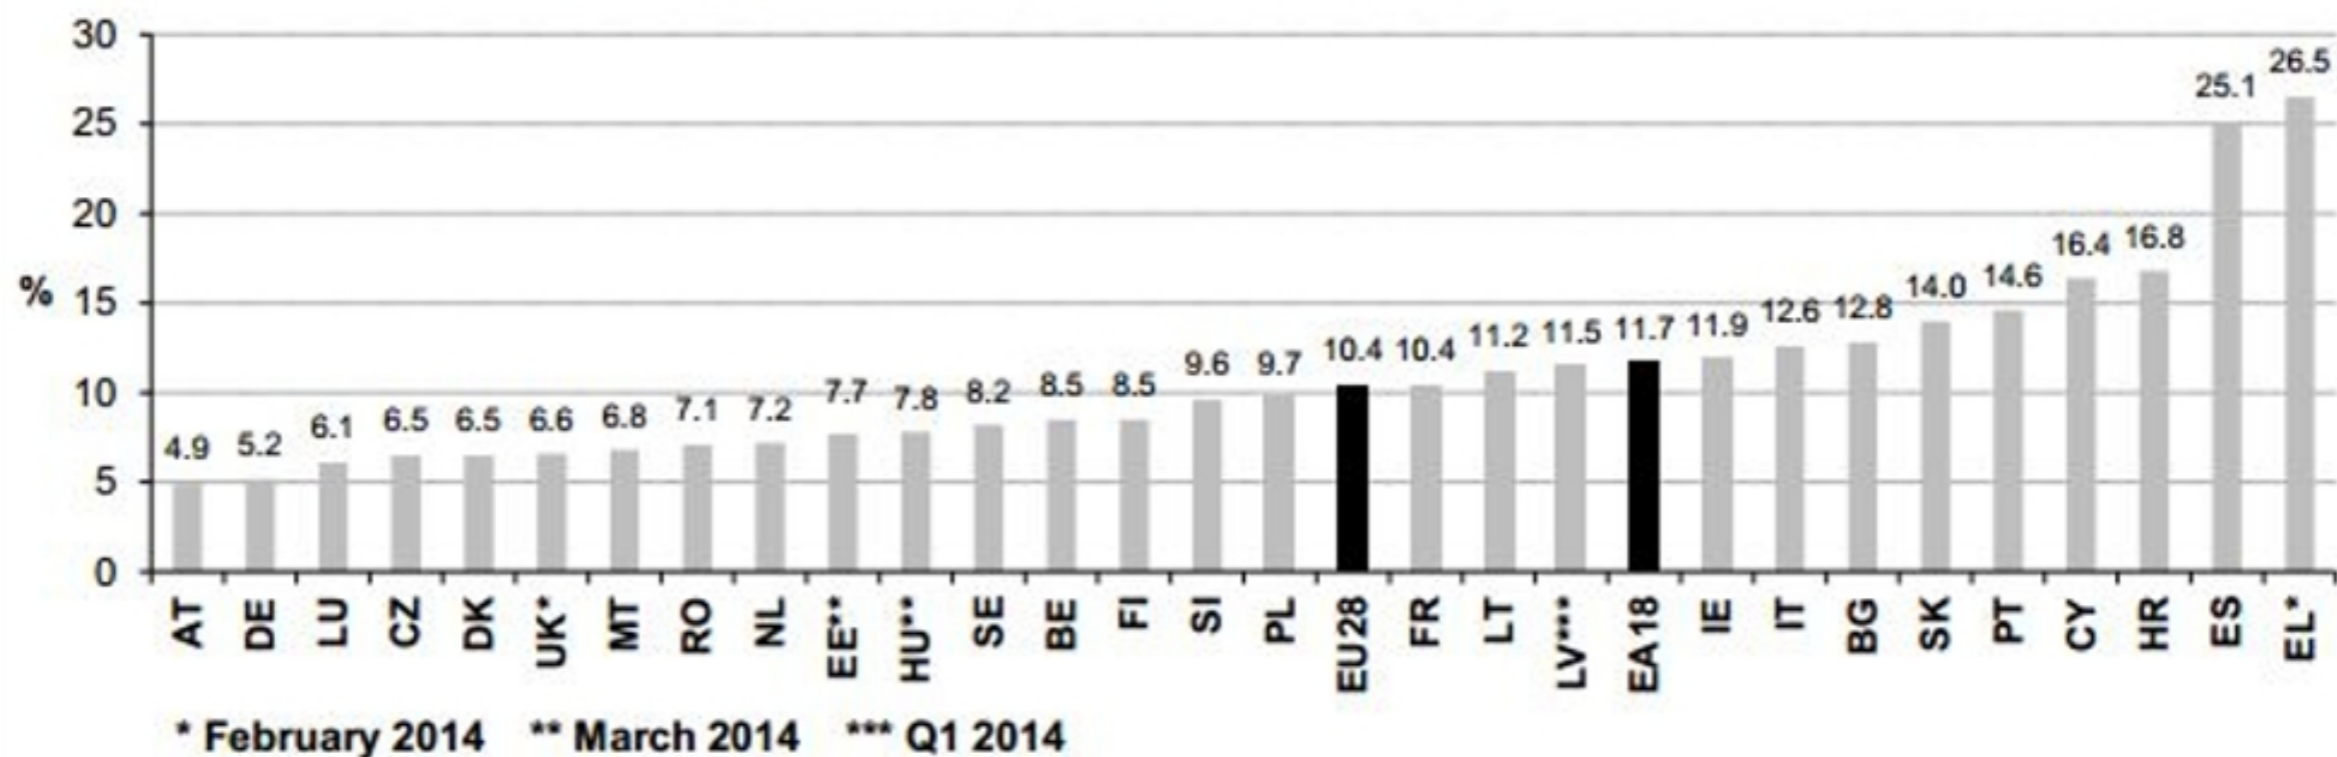

Unemployment rates in April 2014, seasonally adjusted

Euro area and EU28 unemployment rates Seasonally adjusted series